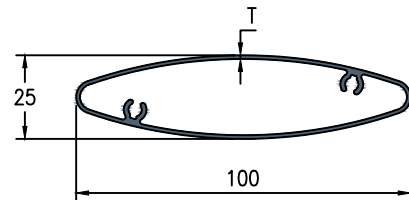

LOUVERS

3" OVAL

NO.	SECTION NO.	W	H	T	WEIGHT KG/12'
1	HD - 90003	75.00	25.00	1.10	1.800 - 2.100

4" OVAL

NO.	SECTION NO.	W	H	T	WEIGHT KG/12'
1	HD - 90004	100.00	25.00	1.00	2.500 - 2.800

2.5" LOUVER

NO.	SECTION NO.	W	H	T	WEIGHT KG/12'
1	HD - 90025	64.43	10.64	1.00	0.700 - 0.900

3" LOUVER

NO.	SECTION NO.	W	H	T	WEIGHT KG/12'
1	HD - 90030	76.90	27.46	1.00	1.000 - 1.200

HALF ROUND LOUVER

NO.	SECTION NO.	W	H	T	WEIGHT KG/12'
1	HD - 90082	52.98	15.00	0.80	0.800 - 0.900

HALF ROUND LOUVER

NO.	SECTION NO.	W	H	T	WEIGHT KG/12'
1	HD - 90081	74.60	12.60	1.00	1.000 - 1.100
2	HD - 90080	74.60	12.60	1.20	1.200 - 1.300