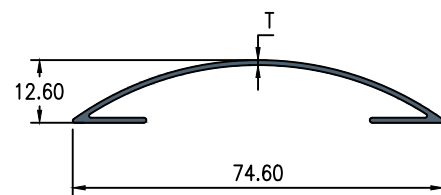

LOUVERS

3" OVAL

NO.	SECTION NO.	W	H	T	WEIGHT KG/12'
1	HD - 90003	75.00	25.00	1.10	1.800 - 2.100

4" OVAL

NO.	SECTION NO.	W	H	T	WEIGHT KG/12'
1	HD - 90004	100.00	25.00	1.00	2.500 - 2.800

2.5" LOUVER

NO.	SECTION NO.	W	H	T	WEIGHT KG/12'
1	HD - 90025	64.43	10.64	1.00	0.700 - 0.900

3" LOUVER

NO.	SECTION NO.	W	H	T	WEIGHT KG/12'
1	HD - 90030	76.90	27.46	1.00	1.000 - 1.200

HALF ROUND LOUVER

NO.	SECTION NO.	W	H	T	WEIGHT KG/12'
1	HD - 90082	52.98	15.00	0.80	0.800 - 0.900

HALF ROUND LOUVER

NO.	SECTION NO.	W	H	T	WEIGHT KG/12'
1	HD - 90081	74.60	12.60	1.00	1.000 - 1.100
2	HD - 90080	74.60	12.60	1.20	1.200 - 1.300