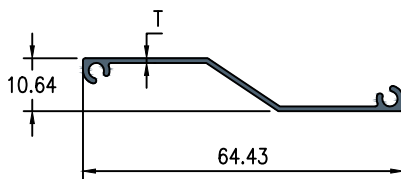

LOUVERS

3" OVAL

NO.	SECTION NO.	W	H	T	WEIGHT KG/12'
1	HD - 90003	75.00	25.00	1.10	1.800 - 2.100

4" OVAL

NO.	SECTION NO.	W	H	T	WEIGHT KG/12'
1	HD - 90004	100.00	25.00	1.00	2.500 - 2.800

2.5" LOUVER

NO.	SECTION NO.	W	H	T	WEIGHT KG/12'
1	HD - 90025	64.43	10.64	1.00	0.700 - 0.900

3" LOUVER

NO.	SECTION NO.	W	H	T	WEIGHT KG/12'
1	HD - 90030	76.90	27.46	1.00	1.000 - 1.200

HALF ROUND LOUVER

NO.	SECTION NO.	W	H	T	WEIGHT KG/12'
1	HD - 90082	52.98	15.00	0.80	0.800 - 0.900

HALF ROUND LOUVER

NO.	SECTION NO.	W	H	T	WEIGHT KG/12'
1	HD - 90081	74.60	12.60	1.00	1.000 - 1.100
2	HD - 90080	74.60	12.60	1.20	1.200 - 1.300