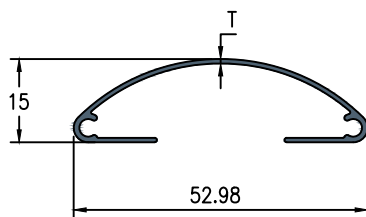

LOUVERS

3" OVAL

NO.	SECTION NO.	W	H	T	WEIGHT KG/12'
1	HD - 90003	75.00	25.00	1.10	1.800 - 2.100

4" OVAL

NO.	SECTION NO.	W	H	T	WEIGHT KG/12'
1	HD - 90004	100.00	25.00	1.00	2.500 - 2.800

2.5" LOUVER

NO.	SECTION NO.	W	H	T	WEIGHT KG/12'
1	HD - 90025	64.43	10.64	1.00	0.700 - 0.900

3" LOUVER

NO.	SECTION NO.	W	H	T	WEIGHT KG/12'
1	HD - 90030	76.90	27.46	1.00	1.000 - 1.200

HALF ROUND LOUVER

NO.	SECTION NO.	W	H	T	WEIGHT KG/12'
1	HD - 90082	52.98	15.00	0.80	0.800 - 0.900

HALF ROUND LOUVER

NO.	SECTION NO.	W	H	T	WEIGHT KG/12'
1	HD - 90081	74.60	12.60	1.00	1.000 - 1.100
2	HD - 90080	74.60	12.60	1.20	1.200 - 1.300