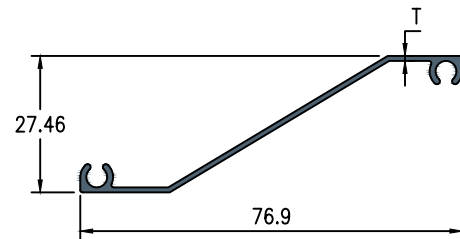

LOUVERS

3" OVAL

NO.	SECTION NO.	W	H	T	WEIGHT KG/12'
1	HD - 90003	75.00	25.00	1.10	1.800 - 2.100

4" OVAL

NO.	SECTION NO.	W	H	T	WEIGHT KG/12'
1	HD - 90004	100.00	25.00	1.00	2.500 - 2.800

2.5" LOUVER

NO.	SECTION NO.	W	H	T	WEIGHT KG/12'
1	HD - 90025	64.43	10.64	1.00	0.700 - 0.900

3" LOUVER

NO.	SECTION NO.	W	H	T	WEIGHT KG/12'
1	HD - 90030	76.90	27.46	1.00	1.000 - 1.200

HALF ROUND LOUVER

NO.	SECTION NO.	W	H	T	WEIGHT KG/12'
1	HD - 90082	52.98	15.00	0.80	0.800 - 0.900

HALF ROUND LOUVER

NO.	SECTION NO.	W	H	T	WEIGHT KG/12'
1	HD - 90081	74.60	12.60	1.00	1.000 - 1.100
2	HD - 90080	74.60	12.60	1.20	1.200 - 1.300