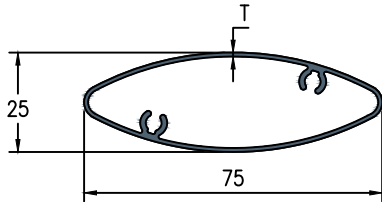

LOUVERS

3" OVAL

NO.	SECTION NO.	W	H	T	WEIGHT KG/12'
1	HD - 90003	75.00	25.00	1.10	1.800 - 2.100

4" OVAL

NO.	SECTION NO.	W	H	T	WEIGHT KG/12'
1	HD - 90004	100.00	25.00	1.00	2.500 - 2.800

2.5" LOUVER

NO.	SECTION NO.	W	H	T	WEIGHT KG/12'
1	HD - 90025	64.43	10.64	1.00	0.700 - 0.900

3" LOUVER

NO.	SECTION NO.	W	H	T	WEIGHT KG/12'
1	HD - 90030	76.90	27.46	1.00	1.000 - 1.200

HALF ROUND LOUVER

NO.	SECTION NO.	W	H	T	WEIGHT KG/12'
1	HD - 90082	52.98	15.00	0.80	0.800 - 0.900

HALF ROUND LOUVER

NO.	SECTION NO.	W	H	T	WEIGHT KG/12'
1	HD - 90081	74.60	12.60	1.00	1.000 - 1.100
2	HD - 90080	74.60	12.60	1.20	1.200 - 1.300